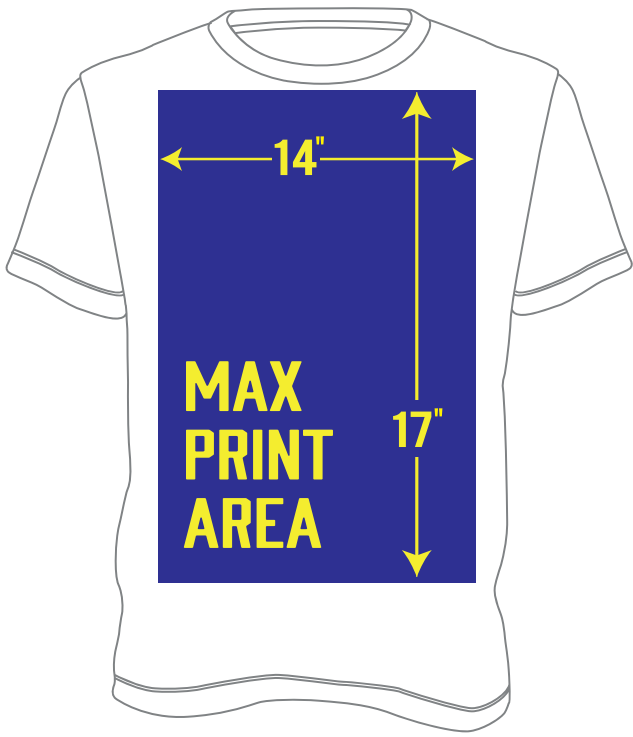

APPROVED PRINT AREAS FOR STANDARD IN-HOUSE PRINTING AT SIGNATURE CONCEPTS

Front/Back Print

*Normal Print Area is 12 inches wide by 15 inches high

Left Chest Print

Pocket Print

Side Wrap Print

Long Sleeve Print

Short Sleeve Print

Over sized Garment/ Back Print