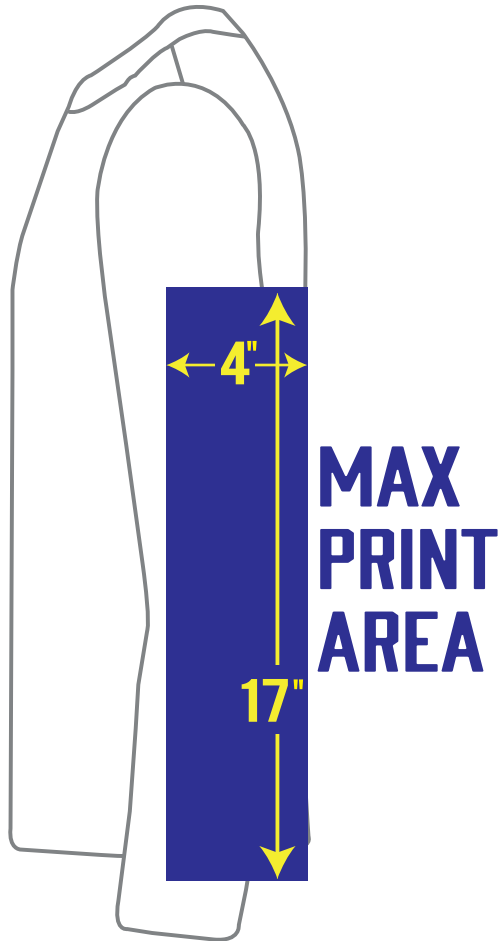

APPROVED PRINT AREAS FOR STANDARD IN-HOUSE PRINTING AT SIGNATURE CONCEPTS

Front/Back Print

*Normal Print Area is 12 inches wide by 15 inches high

Left Chest Print

Pocket Print

Side Wrap Print

Long Sleeve Print

Short Sleeve Print

Over sized Garment/ Back Print