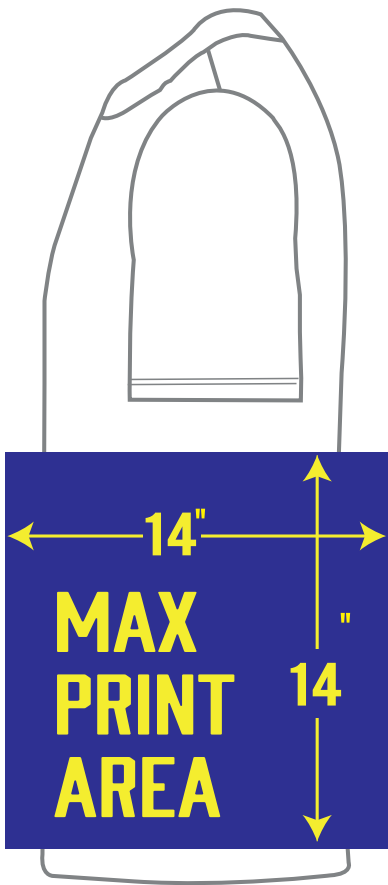

APPROVED PRINT AREAS FOR STANDARD IN-HOUSE PRINTING AT SIGNATURE CONCEPTS

Front/Back Print

*Normal Print Area is 12 inches wide by 15 inches high

Left Chest Print

Pocket Print

Side Wrap Print

Long Sleeve Print

Short Sleeve Print

Over sized Garment/ Back Print